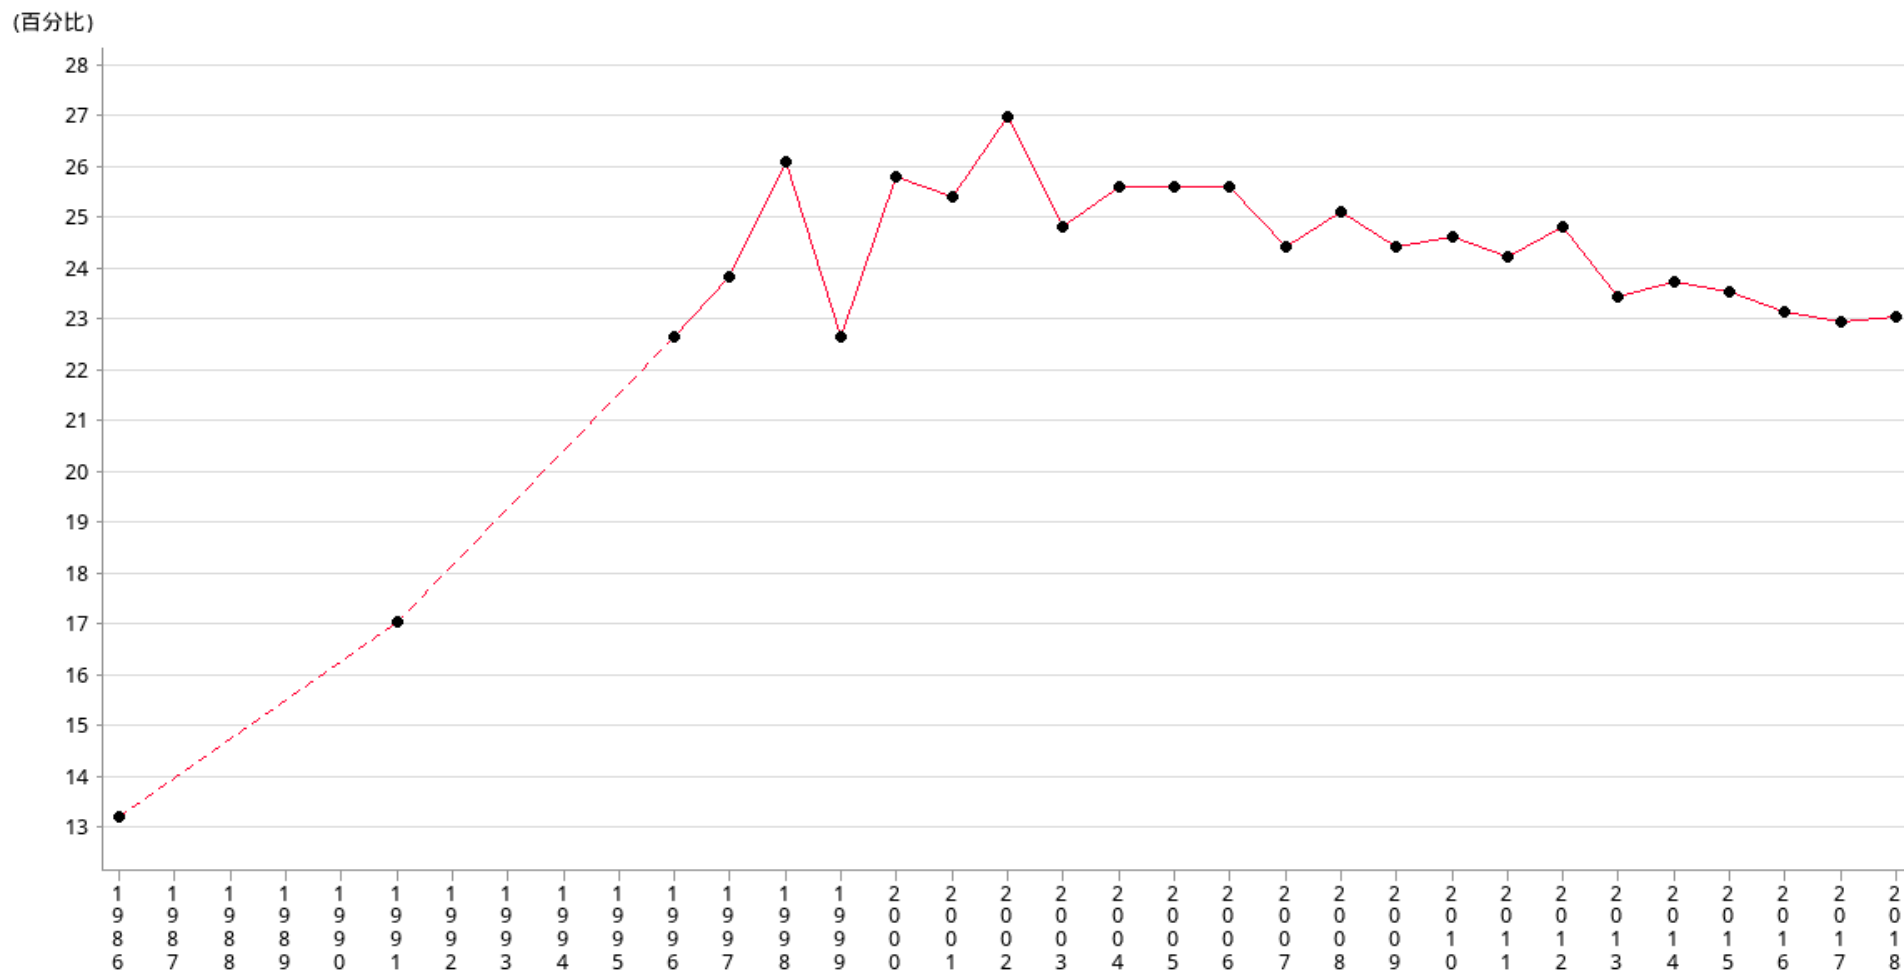

居於低收入家庭住戶的0-14歲兒童佔所有家庭住戶內0-14歲人口的百分比

年份	1986	1991	1996	1997	1998	1999	2000	2001	2002	2003	2004	2005	2006	2007
百分比	13.20	17.10	22.80	24	26.30	22.80	26	25.60	27.20	25	25.80	25.80	25.80	24.60
年份	2008	2009	2010	2011	2012	2013	2014	2015	2016	2017	2018			
百分比	25.30	24.60	24.80	24.40	25	23.60	23.90	23.70	23.30	23.10	23.20			

### 操作定義

The percentage of persons aged 0-14 in low-income domestic households, based on the General Household Survey which covers the land-based non-institutional population of Hong Kong. Low-income households refer to those domestic households with monthly household income less than or equal to half of the median monthly domestic household income of the corresponding household size (up to 6 and over).