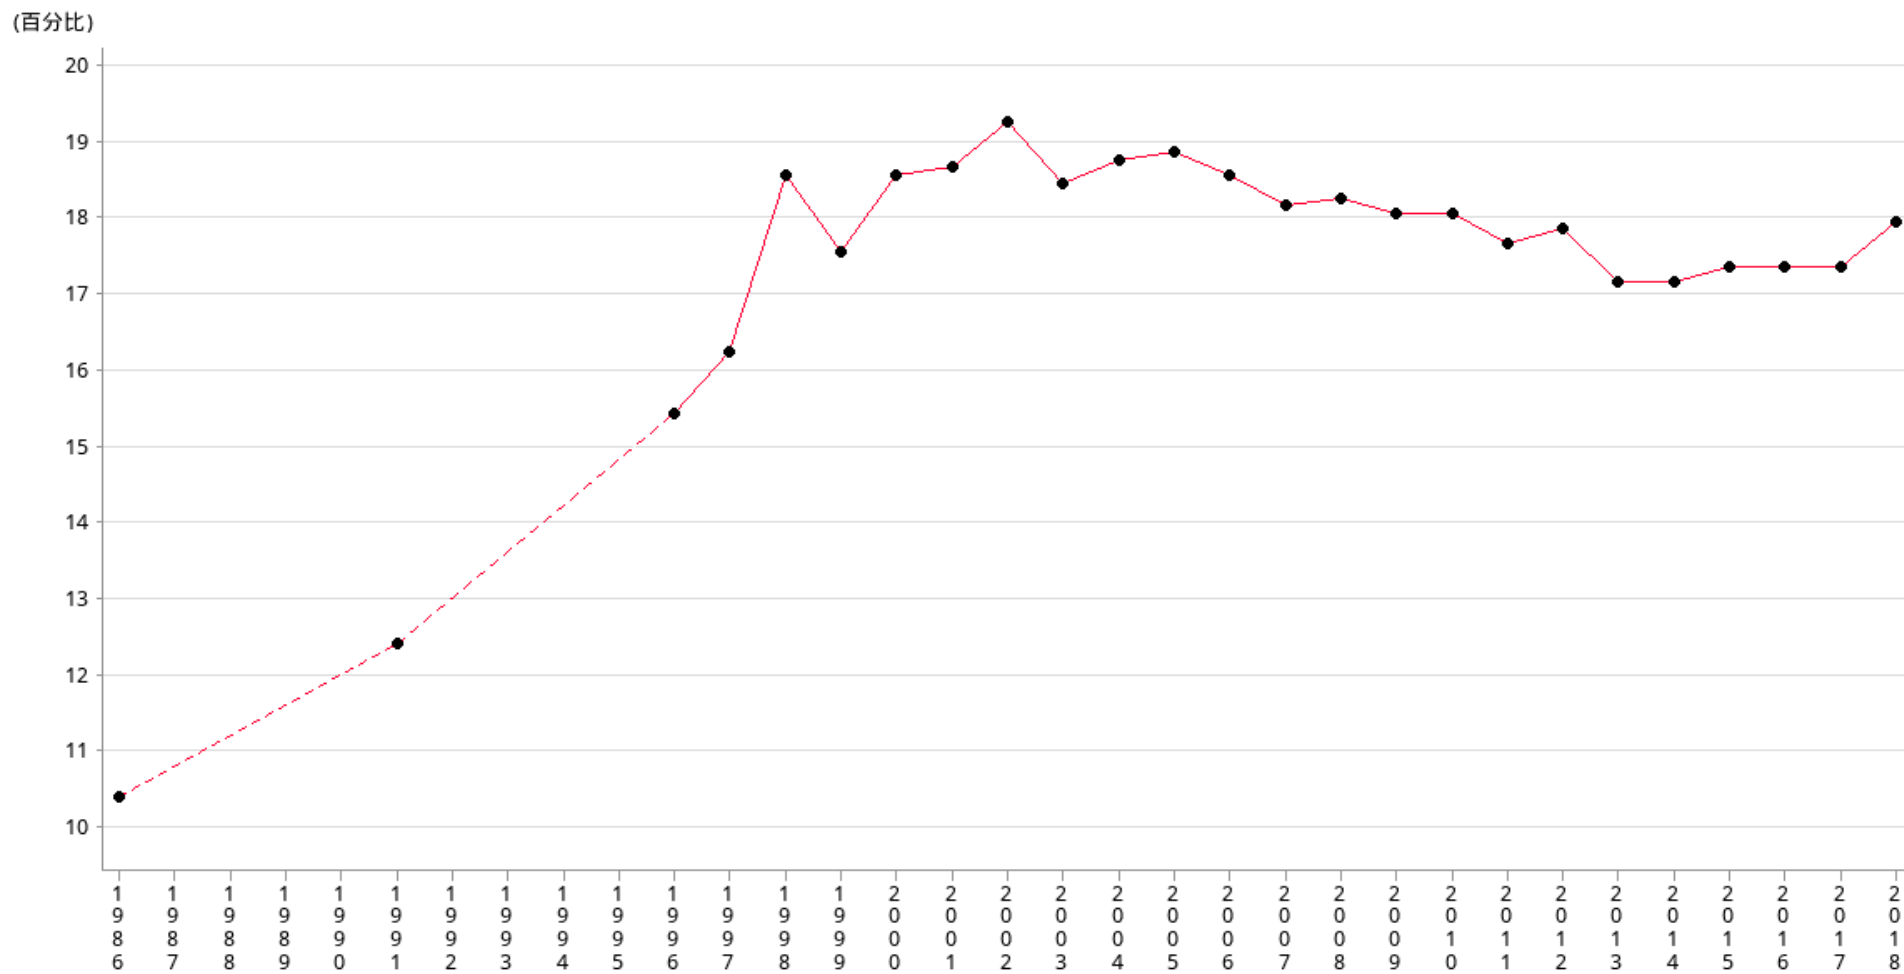

居住在低收入家庭住戶的女性佔所有家庭住戶內女性的百分比

年份	1986	1991	1996	1997	1998	1999	2000	2001	2002	2003	2004	2005	2006	2007
百分比	10.40	12.40	15.40	16.20	18.50	17.50	18.50	18.60	19.20	18.40	18.70	18.80	18.50	18.10
年份	2008	2009	2010	2011	2012	2013	2014	2015	2016	2017	2018			
百分比	18.20	18	18	17.60	17.80	17.10	17.10	17.30	17.30	17.30	17.90			

操作定義

The percentage of female in low-income domestic households, based on the General Household Survey which covers the land-based non-institutional population of Hong Kong. Low-income households refer to those domestic households with monthly household income less than or equal to half of the median monthly domestic household income of the corresponding household size (up to 6 and over).