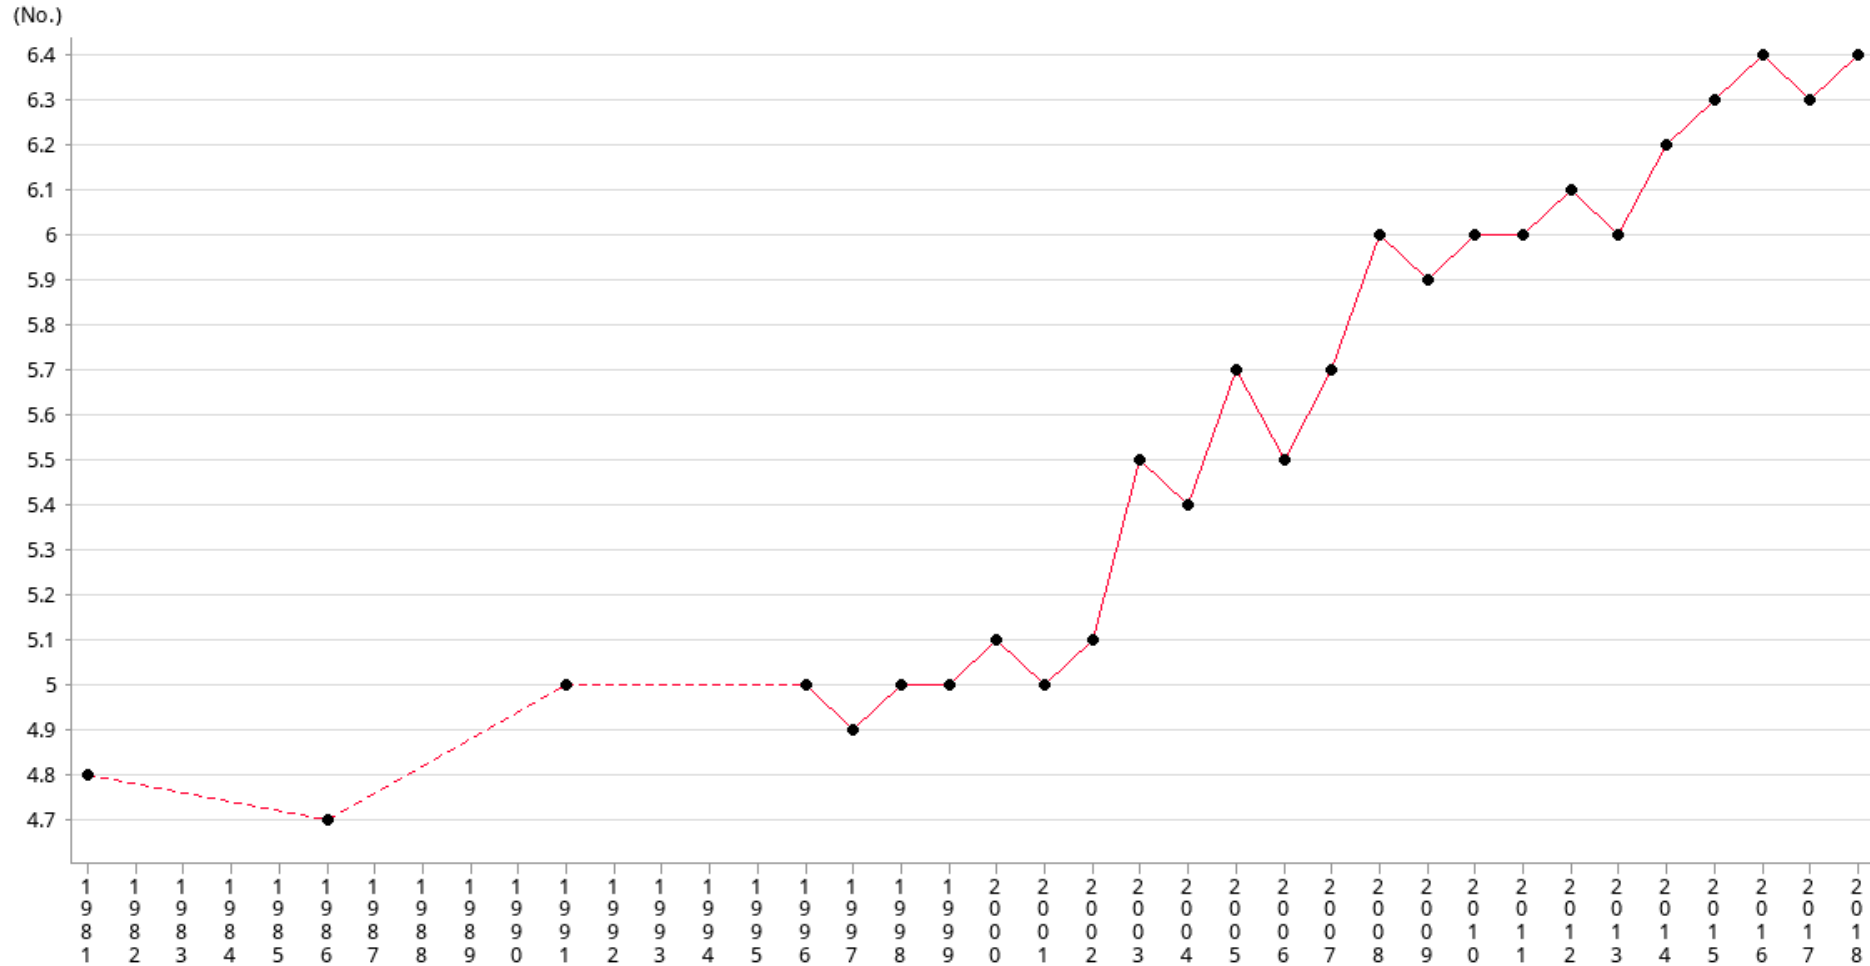

Social Indicators of Hong Kong  
Crude death rate per 1,000 population

Social Indicators of Hong Kong  
Crude death rate per 1,000 population

---

Year	1981	1986	1991	1996	1997	1998	1999	2000	2001	2002	2003	2004	2005	2006	2007
No.	4.80	4.70	5	5	4.90	5	5	5.10	5	5.10	5.50	5.40	5.70	5.50	5.70

Year	2008	2009	2010	2011	2012	2013	2014	2015	2016	2017	2018
No.	6	5.90	6	6	6.10	6	6.20	6.30	6.40	6.30	6.40

### Operational Definitions

The number of known deaths per 1,000 population