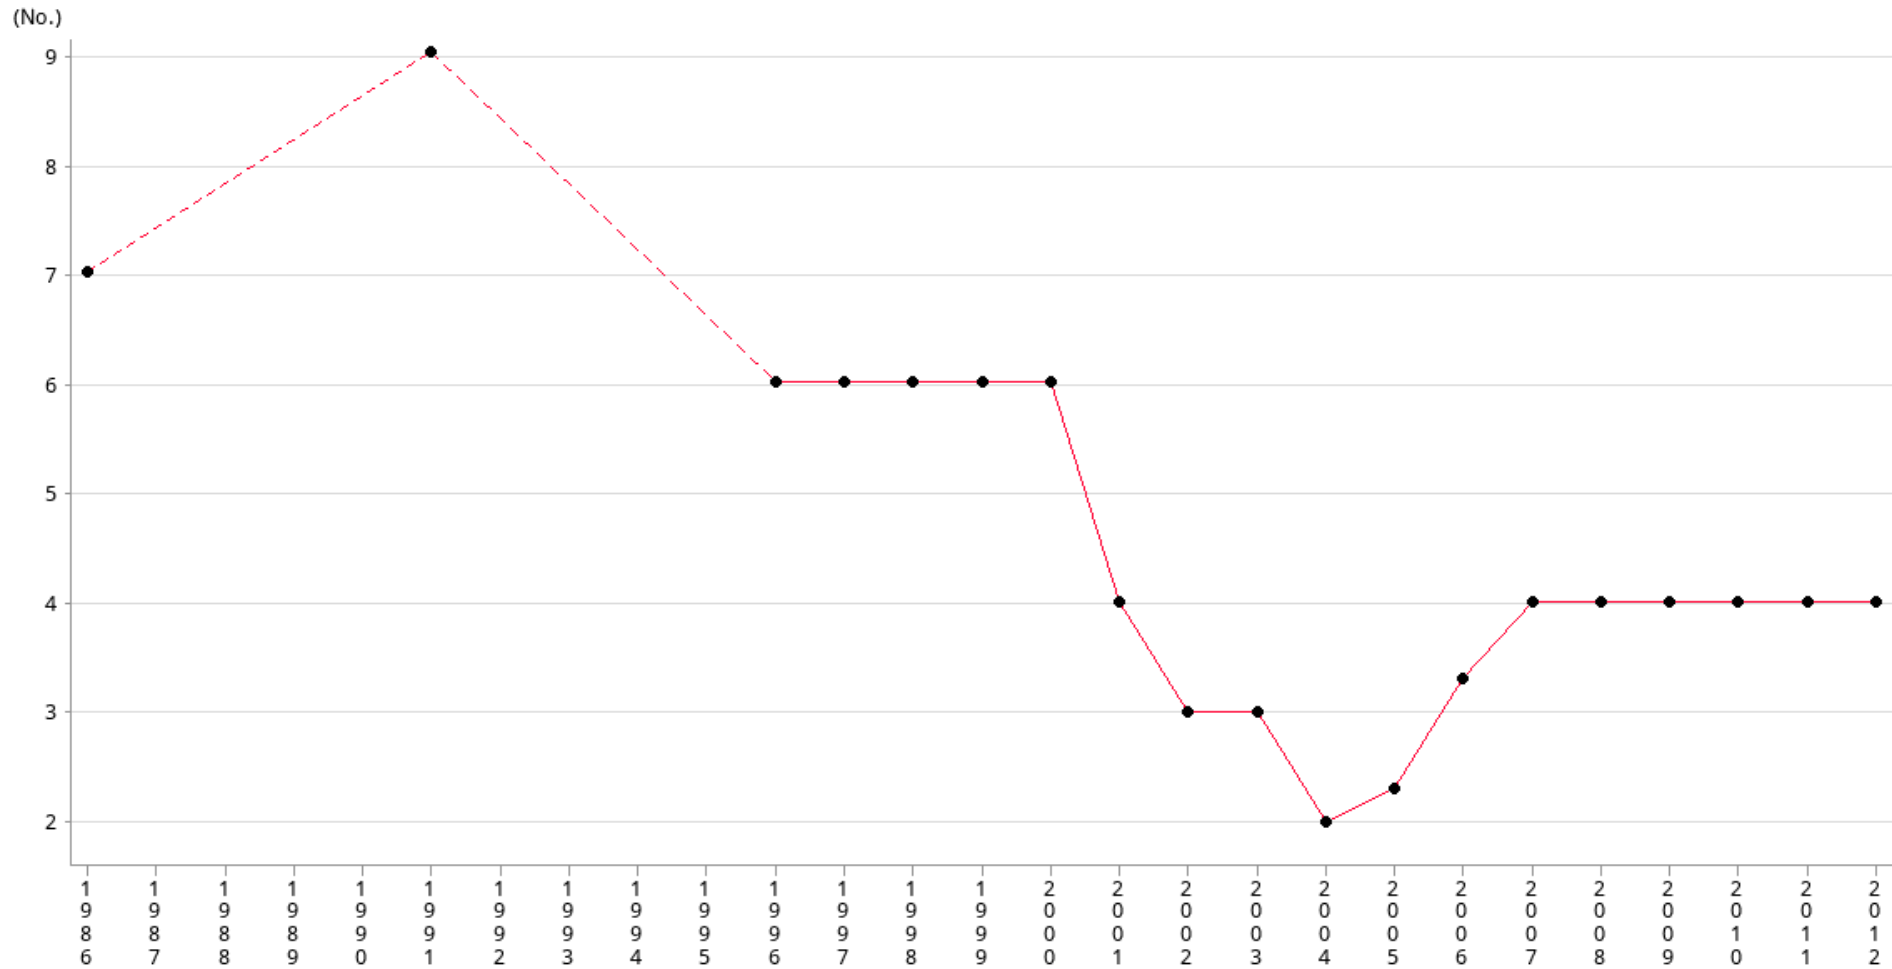

Social Indicators of Hong Kong  
Median months of imprisonment

Year	1986	1991	1996	1997	1998	1999	2000	2001	2002	2003	2004	2005	2006	2007	2008
No.	7	9	6	6	6	6	6	4	3	3	2	2.30	3.30	4	4

Year	2009	2010	2011	2012
No.	4	4	4	4

### Operational Definitions

Median length of sentence of prisoners admitted (number of months). Prisoners admitted to not include remands, inmates admitted to Drug Addiction Treatment Centre, Training Centre, Detention Centre, and detainees awaiting repatriation.

### Footnote

All figures are collected from Correctional Services Department since 1986.