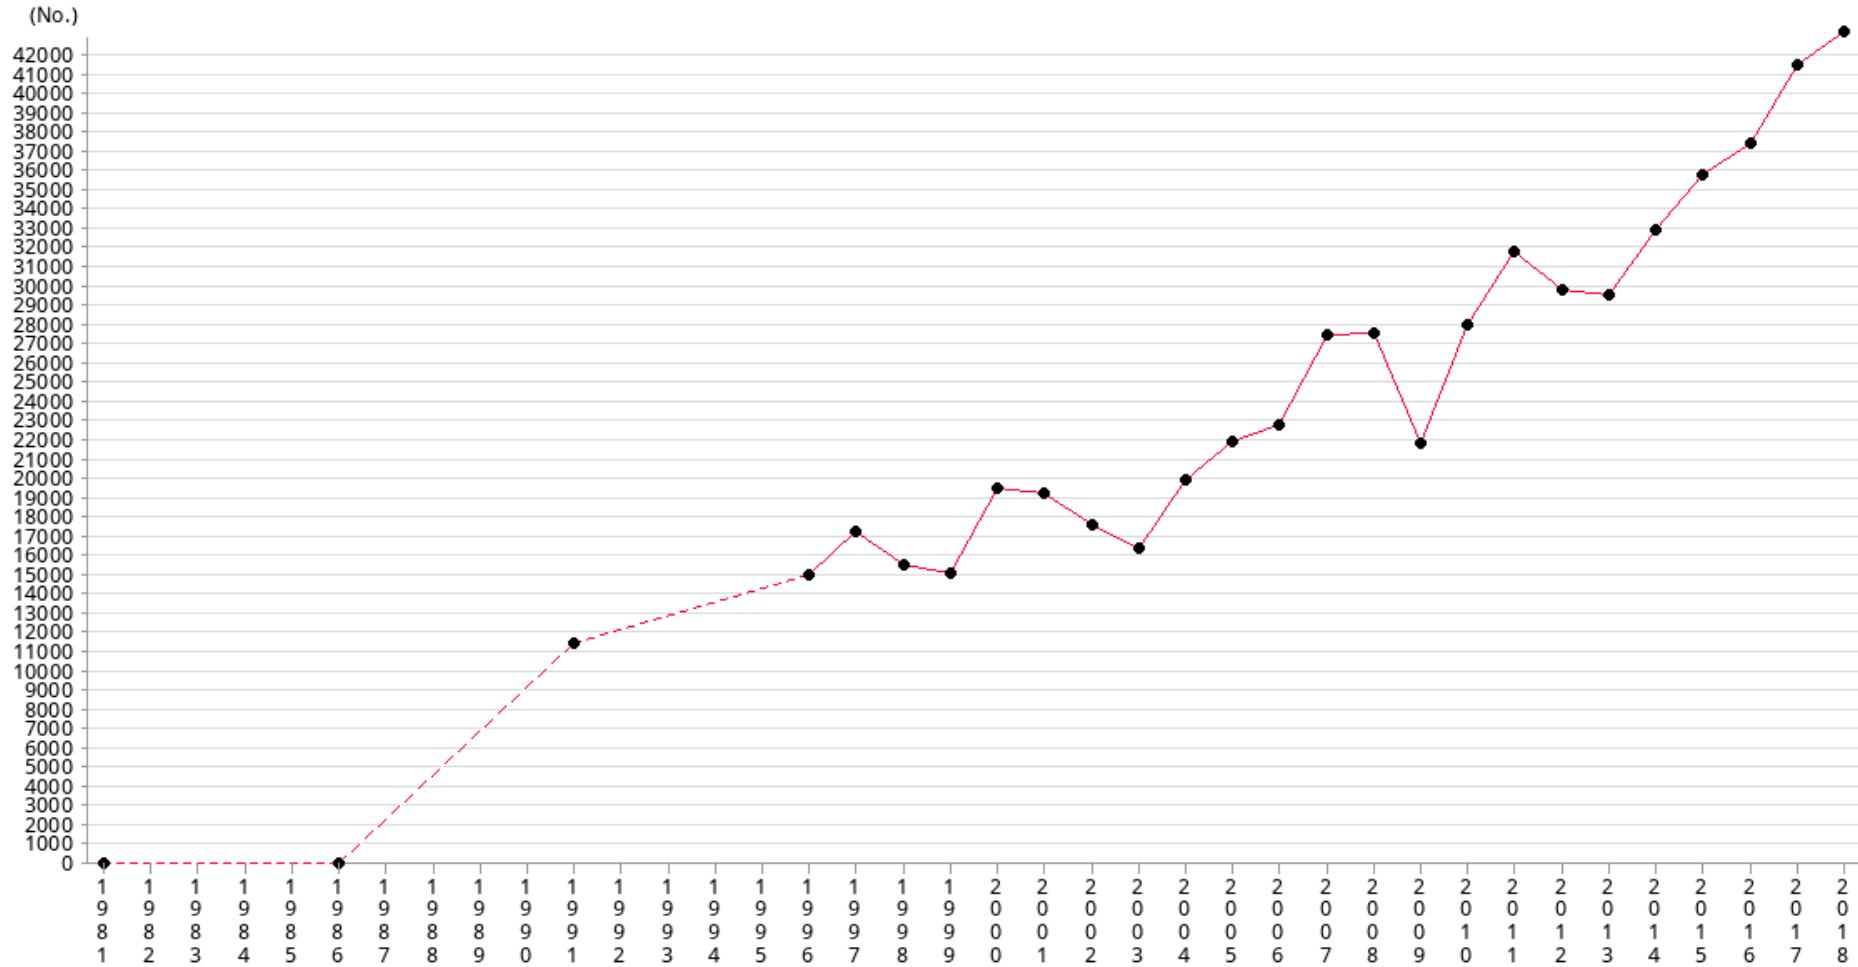

Social Indicators of Hong Kong
 Number of visas issued under the General Employment Policy

Year	1981	1986	1991	1996	1997	1998	1999	2000	2001	2002	2003	2004	2005
No.	0	0	10984	14384	16561	14920	14521	18740	18520	16929	15774	19155	21119
Year	2006	2007	2008	2009	2010	2011	2012	2013	2014	2015	2016	2017	2018
No.	21958	26384	26466	20988	26881	30557	28625	28380	31676	34403	35997	39952	41592

Footnote

All figures are collected from Immigration Department since 1991.