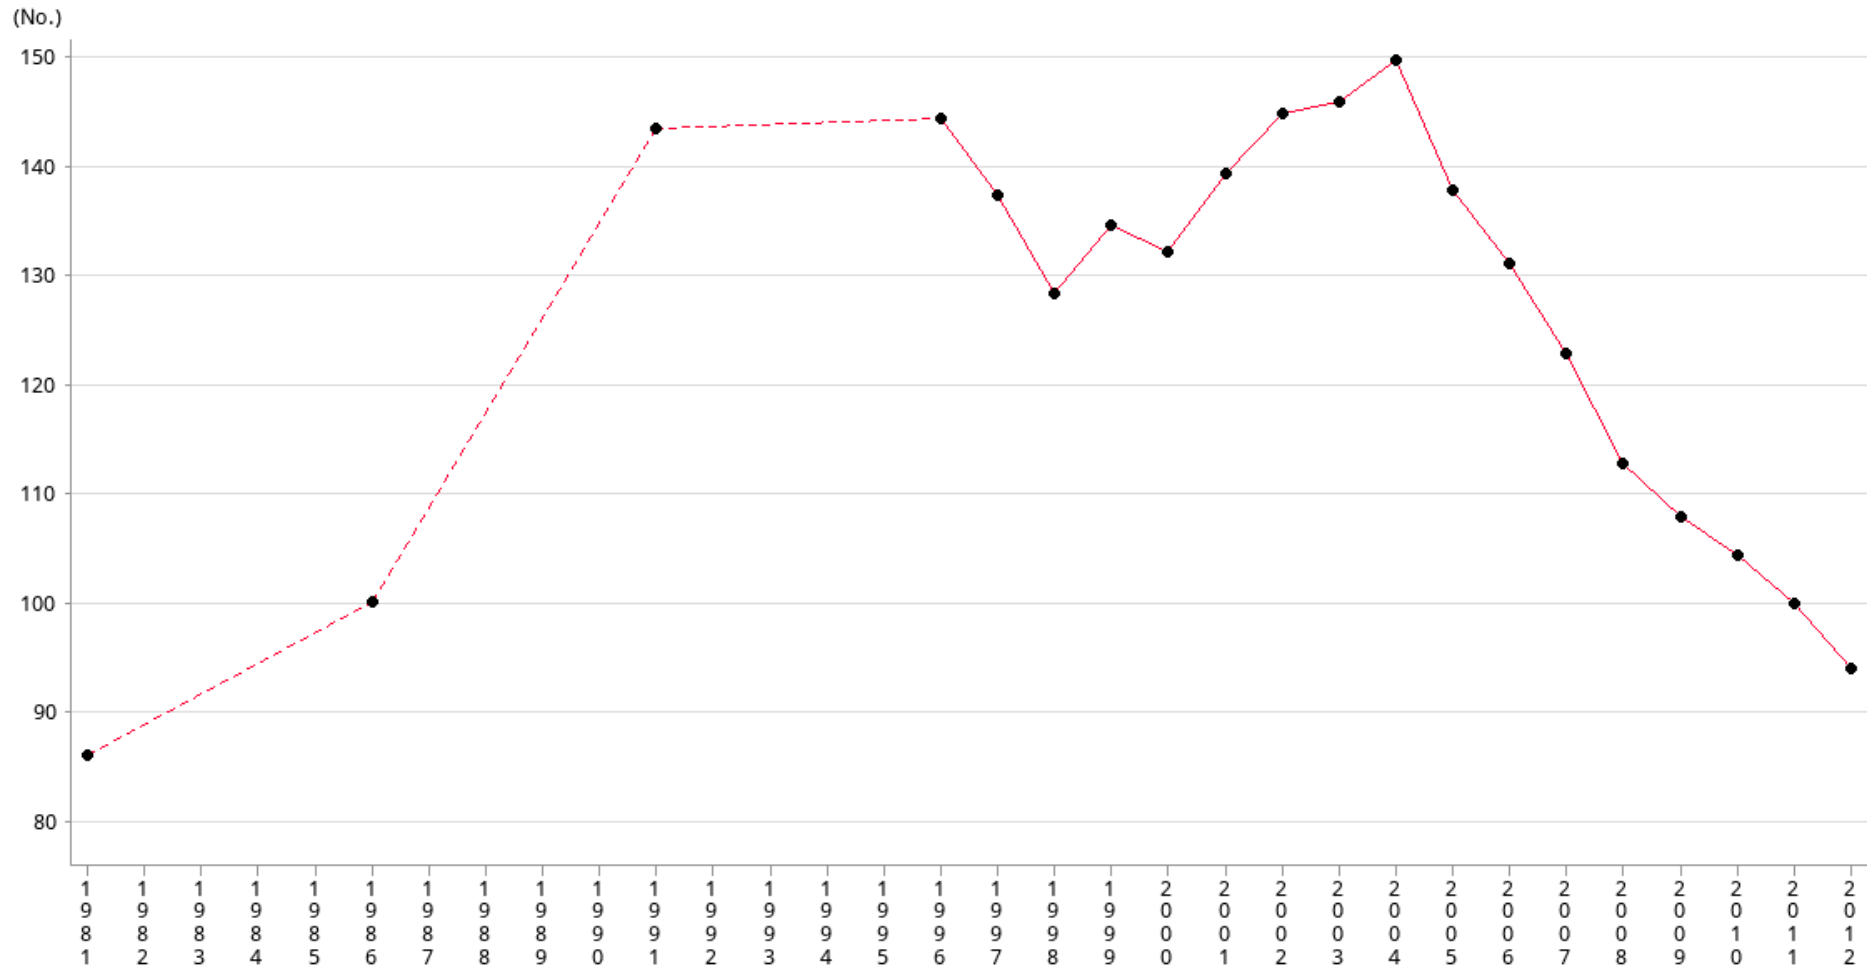

Social Indicators of Hong Kong  
Average daily number of prisoners per 100,000 population

Year	1981	1986	1991	1996	1997	1998	1999	2000	2001	2002	2003	2004	2005
No.	86	100	143	144	136.90	128.10	134.20	131.80	139	144.40	145.40	149.20	137.40
Year	2006	2007	2008	2009	2010	2011	2012						
No.	130.70	122.60	112.60	107.80	104.20	99.90	93.90						

### Operational Definitions

The average daily number of prisoners per 100,000 population (including detainees awaiting repatriation), based on mid-year estimate of population.

### Footnote

All figures are collected from Correctional Services Department since 1981.

Figures refer to mid-year population. Whereas the figures for 2003 and 2004 are revised based on the revised HK Population figures released by CSD in Feb2007.