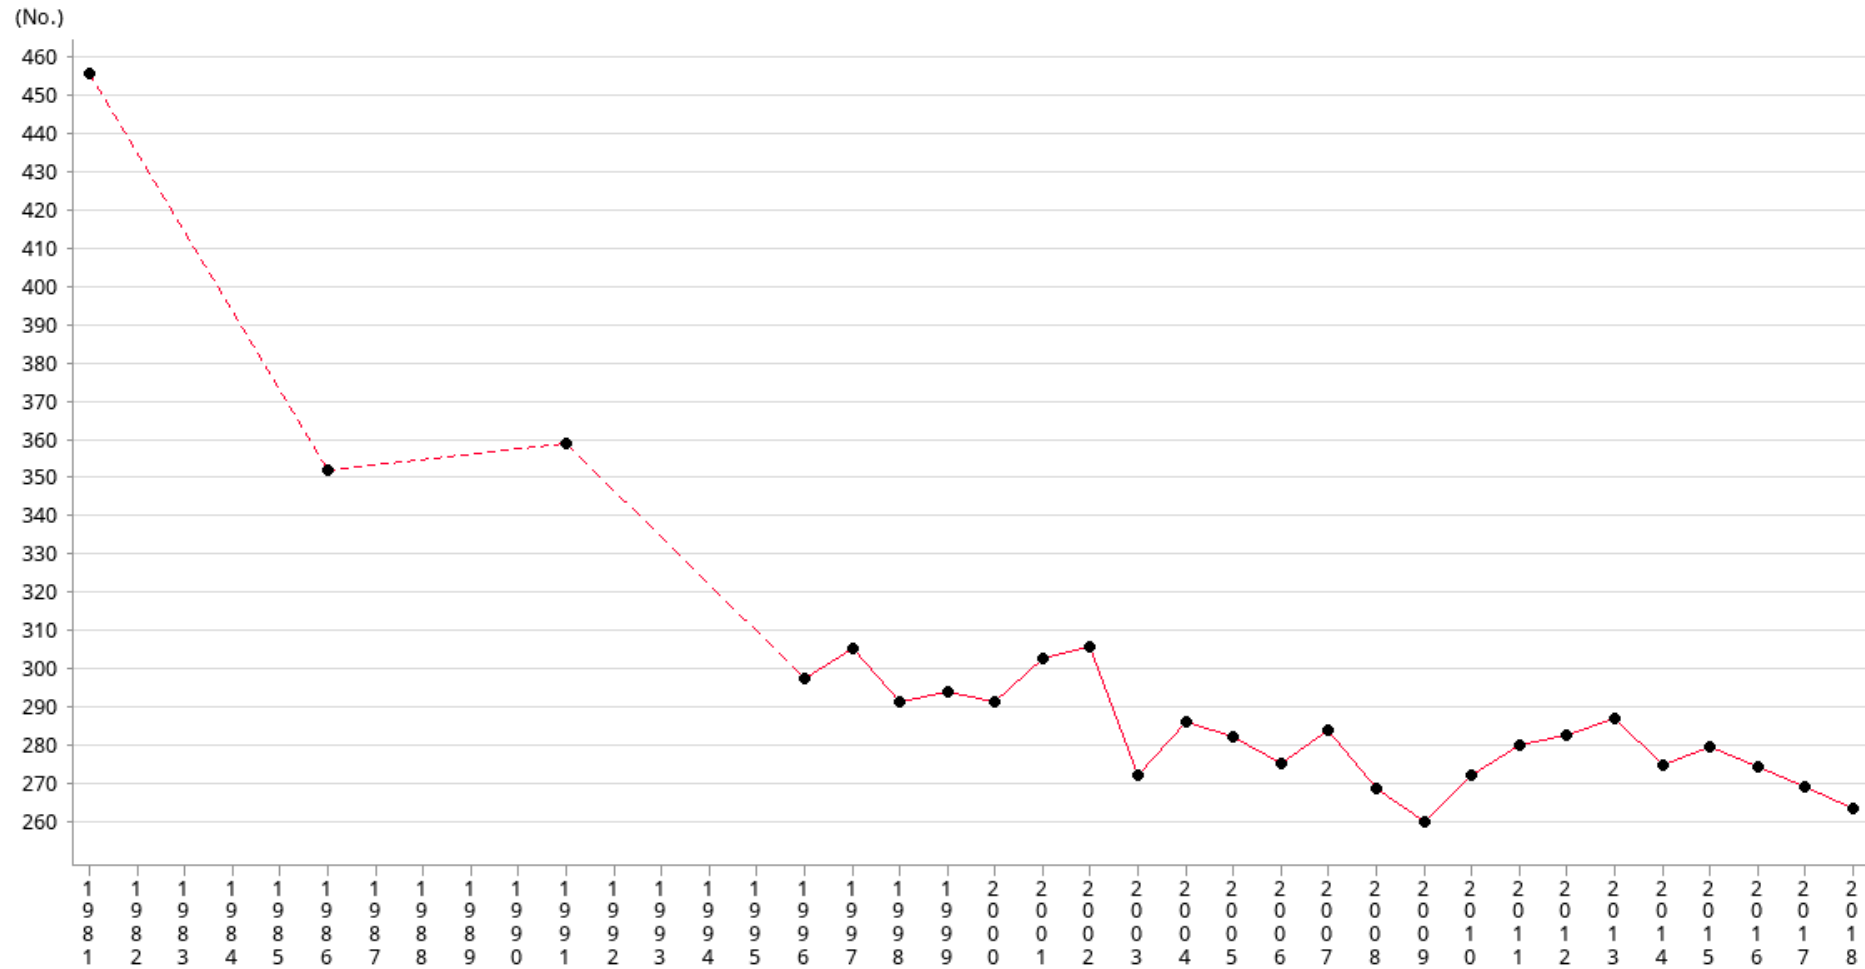

Social Indicators of Hong Kong  
Injuries and deaths from road accidents per 100,000 population

Year	1981	1986	1991	1996	1997	1998	1999	2000	2001	2002	2003	2004	2005
No.	455.40	351.70	358.80	297.44	305.01	291.52	293.98	291.51	302.61	305.45	272.03	286.02	282.10
Year	2006	2007	2008	2009	2010	2011	2012	2013	2014	2015	2016	2017	2018
No.	275.23	283.75	268.53	260.13	272.26	280.04	282.65	286.90	274.62	279.52	274.41	269.06	263.55

### Operational Definitions

Figures for 1983, 1987 and 1992 are collected from Royal Hong Kong Police Force.  
Figures after 1997 are collected from Hong Kong Police Force.

### Footnote

Figures for 1983, 1987 and 1992 are collected from Royal Hong Kong Police Force.  
Figures after 1997 are collected from Hong Kong Police Force.